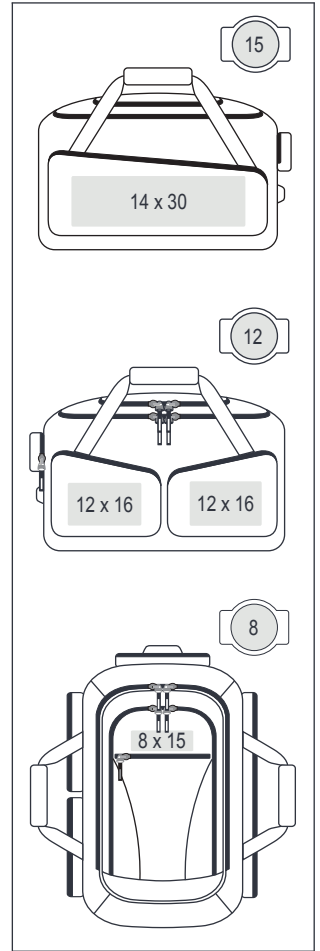

Travel, Sports & Holdalls

Trolley Bag

Large trolley holdall • Highly versatile trolley bag • Large zipped main compartment • Two zipped front pockets • Long pocket on one side with two additional smaller pockets on the other side • Zipped pocket on top • Reinforced carrying handle with Velcro wrap • Additional padded carrying handle on top • Suitable for screen printing / transfer printing or embroidery.

600D Rip-Stop Polyester

34 x 64 x 34 cm
75 litres

38 x 66 x 44 cm
4 pieces, 14 kg

■ 6090-10
| Dark Grey/Light Grey/Black

LEGEND

Material

Product Dimensions and Capacity

Carton Dimensions, Quantity and Weight

YY x XX Print Area (cm)
Position and Size

Embroidery Hoop (cm)