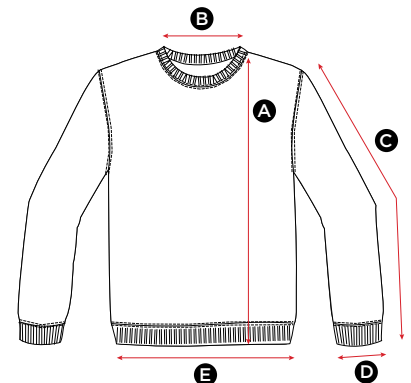

SG20K Kids Sweatshirt

MEASUREMENTS	(YEARS)	3-4	5-6	7-8	9-10	11-12
	(CM)	104	116	128	140	152
A Length		45	49	54	57	62
B Back neck opening		15	15	16	17	17
C Sleeve length		39	41.5	44	51.5	55
D Sleeve width opening		6.5	6.5	6.5	7	7
E Bottom hem opening		31	33	35	37	39

All measurements are within industry standard tolerances and are product dependent.