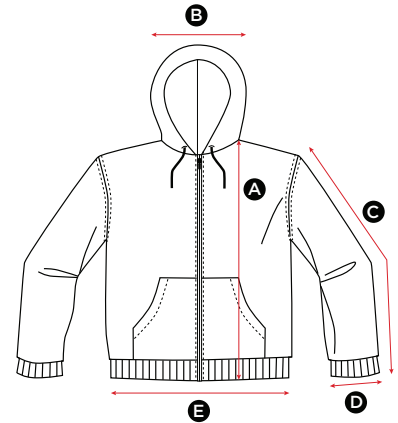

SG29 Mens Full Zip Hoodie

MEASUREMENTS	S	M	L	XL	XXL	XXXL
A Length	68.5	71	73.5	76	78.5	81
B Back neck opening	20.5	21	21.5	22	22.5	23
C Sleeve length	63.5	65	66.5	68	68	69.5
D Sleeve width opening	10.5	10.5	10.5	11.5	11.5	11.5
E Bottom hem opening	39.5	43	46.5	50	53.5	57

in cm

All measurements are within industry standard tolerances and are product dependent.

SG29F Ladies Full Zip Hoodie

MEASUREMENTS	XS	S	M	L	XL	XXL
A Length	59.5	62	64.5	67	69.5	72
B Back neck opening	20.5	21	21.5	22	22.5	23
C Sleeve length	57.5	59	60.5	63	63.5	65
D Sleeve width opening	8	8	8	9	9	9
E Bottom hem opening	38	42	45	48	51	54

in cm

All measurements are within industry standard tolerances and are product dependent.

SG29K Kids Full Zip Hoodie

MEASUREMENTS	(Years) 3-4	5-6	7-8	9-10	11-12
	(CM)104	116	128	140	152
A Length	45	49	54	57	62
B Back neck opening	21	22	24	25	26
C Sleeve length	37	39	41	48.5	51.5
D Sleeve width opening	6.5	6.5	6.5	7	7
E Bottom hem opening	31	33	35	37	39

in cm

All measurements are within industry standard tolerances and are product dependent.

SG29 Mens Full Zip Hoodie

GRÖßE	S	M	L	XL	XXL	XXXL
A Länge	68.5	71	73.5	76	78.5	81
B Halsausschnitt hinten	20.5	21	21.5	22	22.5	23
C Ärmellänge	63.5	65	66.5	68	68	69.5
D Weite der Ärmelöffnung	10.5	10.5	10.5	11.5	11.5	11.5
E Bundöffnung	39.5	43	46.5	50	53.5	57