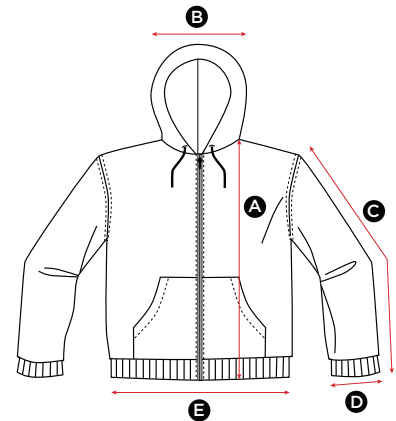

SG29 Mens Full Zip Hoodie

MEASUREMENTS	S	M	L	XL	XXL	XXXL
A Length	68.5	71	73.5	76	78.5	81
B Back neck opening	20.5	21	21.5	22	22.5	23
C Sleeve length	63.5	65	66.5	68	68	69.5
D Sleeve width opening	10.5	10.5	10.5	11.5	11.5	11.5
E Bottom hem opening	39.5	43	46.5	50	53.5	57

in cm

All measurements are within industry standard tolerances and are product dependent.

SG29F Ladies Full Zip Hoodie

MEASUREMENTS	XS	S	M	L	XL	XXL
A Length	59.5	62	64.5	67	69.5	72
B Back neck opening	20.5	21	21.5	22	22.5	23
C Sleeve length	57.5	59	60.5	63	63.5	65
D Sleeve width opening	8	8	8	9	9	9
E Bottom hem opening	38	42	45	48	51	54

in cm

All measurements are within industry standard tolerances and are product dependent.

SG29K Kids Full Zip Hoodie

MEASUREMENTS	(Years) 3-4	5-6	7-8	9-10	11-12
	(CM)104	116	128	140	152
A Length	45	49	54	57	62
B Back neck opening	21	22	24	25	26
C Sleeve length	37	39	41	48.5	51.5
D Sleeve width opening	6.5	6.5	6.5	7	7
E Bottom hem opening	31	33	35	37	39

in cm

All measurements are within industry standard tolerances and are product dependent.

SG29 Mens Full Zip Hoodie

GRÖßE	S	M	L	XL	XXL	XXXL
A Länge	68.5	71	73.5	76	78.5	81
B Halsausschnitt hinten	20.5	21	21.5	22	22.5	23
C Ärmellänge	63.5	65	66.5	68	68	69.5
D Weite der Ärmelöffnung	10.5	10.5	10.5	11.5	11.5	11.5
E Bundöffnung	39.5	43	46.5	50	53.5	57